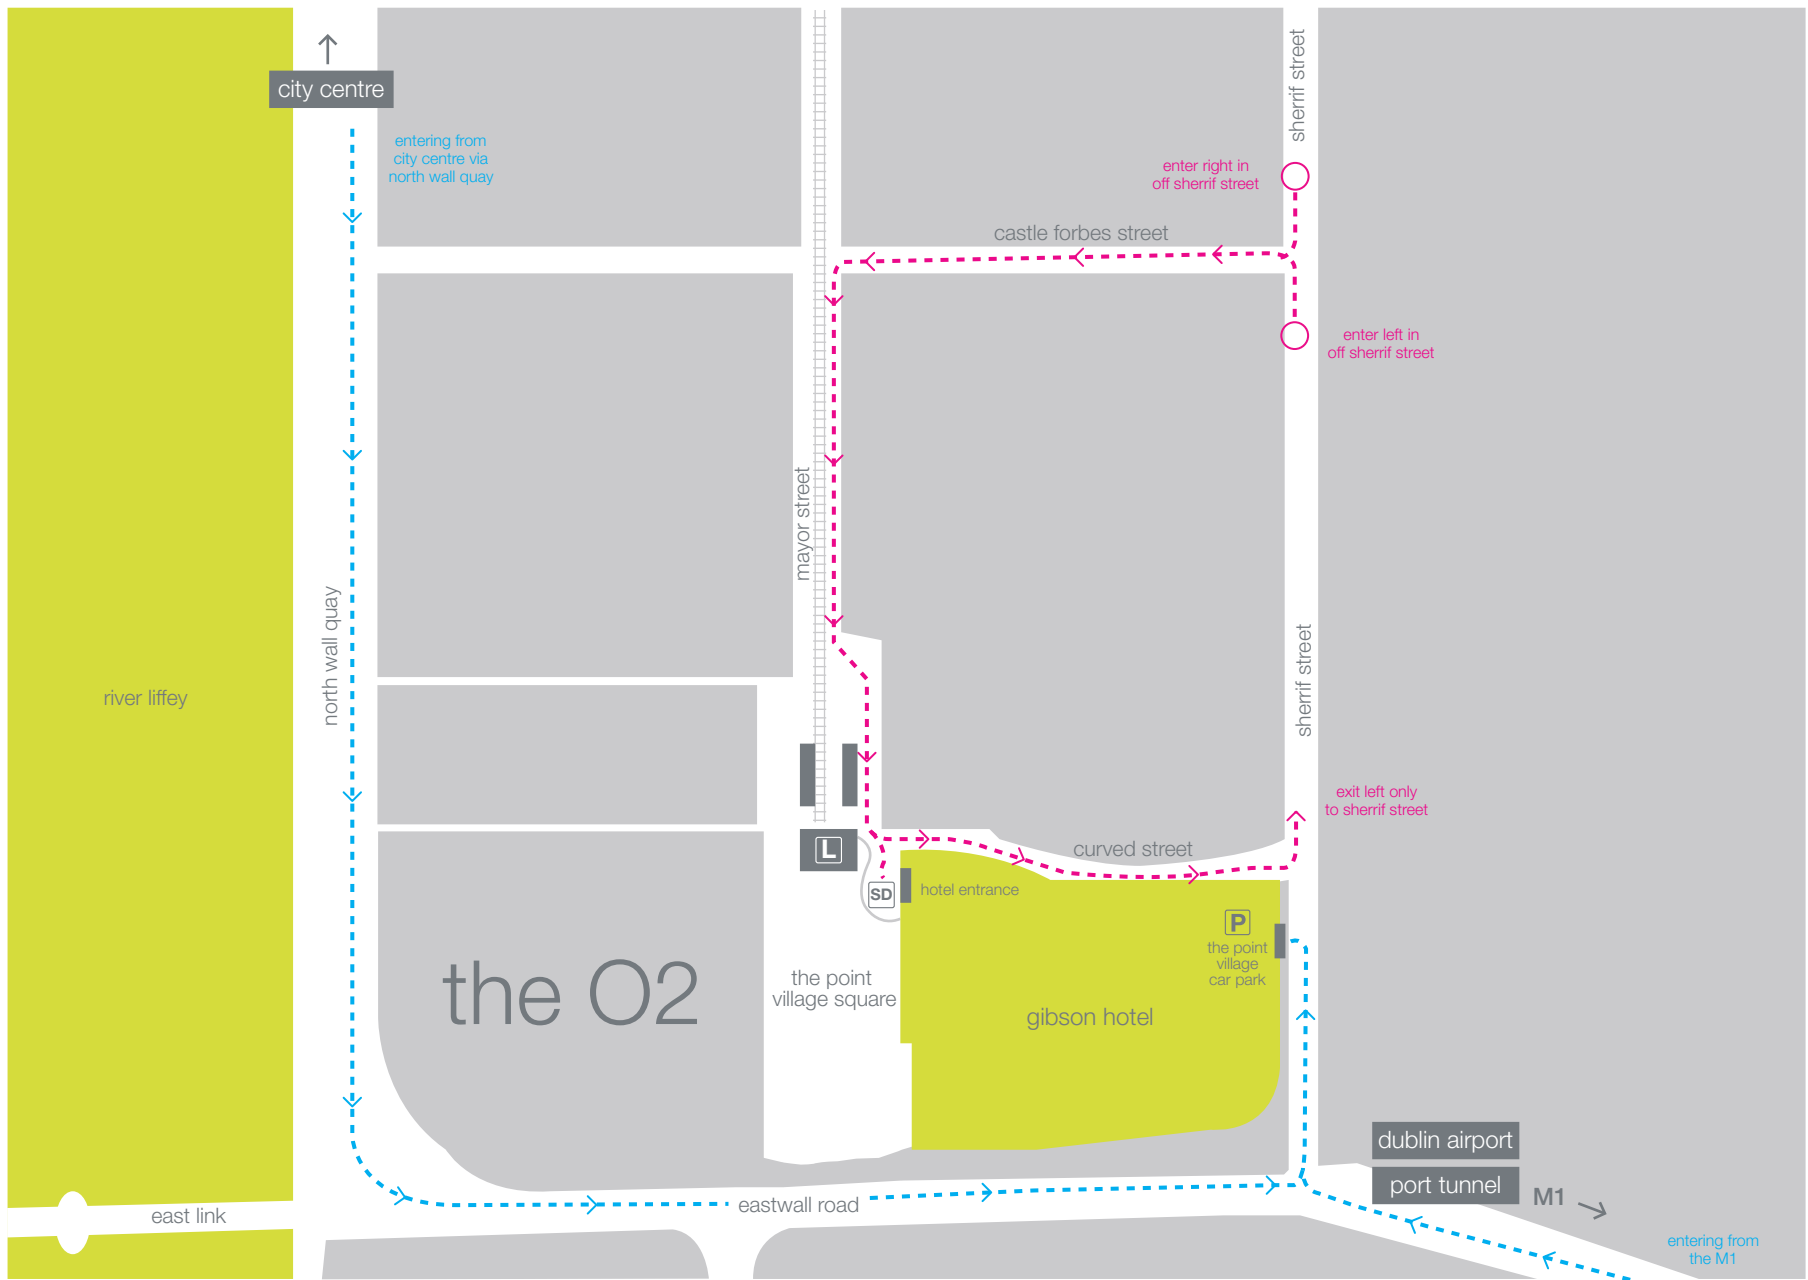

# hotel access routes

## key

- - - coach access, taxi and set down point
- - - car park access to hotel
- luas access to hotel
- P car park
- L luas stop
- SD set down

the gibson hotel

the gibson hotel at the point village, dublin 1, ireland  
 tel: +353 (0)1 681 5000 fax: +353 (0)1 681 5001  
[www.thegibsonhotel.ie](http://www.thegibsonhotel.ie)